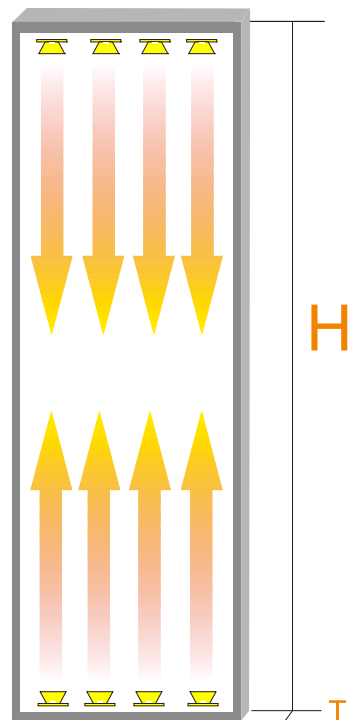

Double Sided Light Box

A series
LED Edge-lit Light Bar
LED Chip :OSRAM

Item	Voltage	Power	LED Qty	Color	PCB size	Viewing angle	Luminous flux
A-10D500-OSRAM	24V	28W	10PCS	White	500*25*15	9*30	3000Lm
A-4D200-OSRAM	24V	12W	4PCS	White	200*25*15	9*30	1200Lm

Double Sided Light Box

A1 series
LED Edge-lit Light Bar
LED Chip :OSRAM

Item	Voltage	Power	LED Qty	Color	PCB size	Viewing angle	Luminous flux
A1-8D470-OSRAM	24V	24W	8PCS	White	470*25*15	9*30	3000Lm
A1-5D290-OSRAM	24V	9.6W	5PCS	White	290*25*15	9*30	1200Lm

Morning Go CO.,LTD
ADD:Room 917, Building 16, No. 180, Zhujiawan Street, Gusu District, Suzhou, China
TEL:+86-18356075538 Email: info@mgled.com.cn