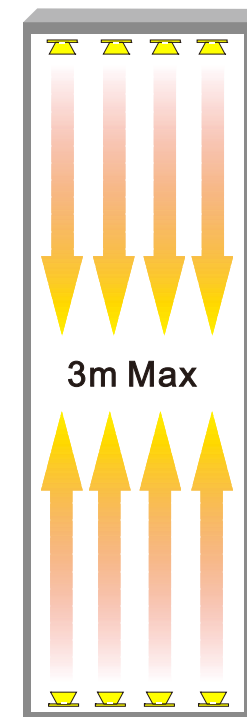

Double Sided Light Box
LED Edge-lit Light Bar customization

cylindrical PC			
Degree angle:15*45°	3030 1.5W LED 150LM/w	Limitless	Vertical DC socket
		Resistor current limiting	elastic contact
LENS	LED	DRIVE	Electrical Interface

Double Sided Light Box
LED Edge-lit Light Bar customization

cylindrical PC	 3030 1.5W LED 150LM/w	 Limitless	 Vertical DC socket
Degree angle:10*20°		 Resistor current limiting	 elastic contact
LENS	LED	DRIVE	Electrical Interface

Horizontal DC socket

Limitless

Vertical DC socket

Resistor current limiting

elastic contact

LENS

LED

DRIVE

Electrical Interface

Double Sided Light Box
LED Edge-lit Light Bar customization

cylindrical PC	 3030 5W LED	 Limitless	 Vertical DC socket
Degree angle:7*25°		 Resistor current limiting	 elastic contact
LENS	LED	DRIVE	Electrical Interface