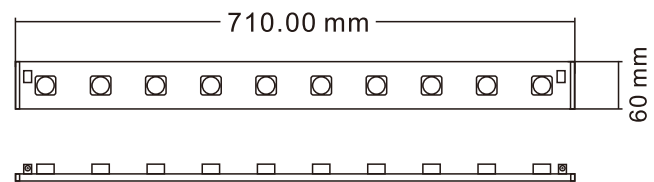

弹簧线

Item	Voltage	Power	LED Qty	Color	PCB size	Viewing angle	Luminous flux
MG-L70040-10D	24V	42W	10PCS	White	710*60*22	20*45	4500Lm
MG-L35040-5D	24V	21W	5PCS	White	360*60*22	20*45	2250Lm