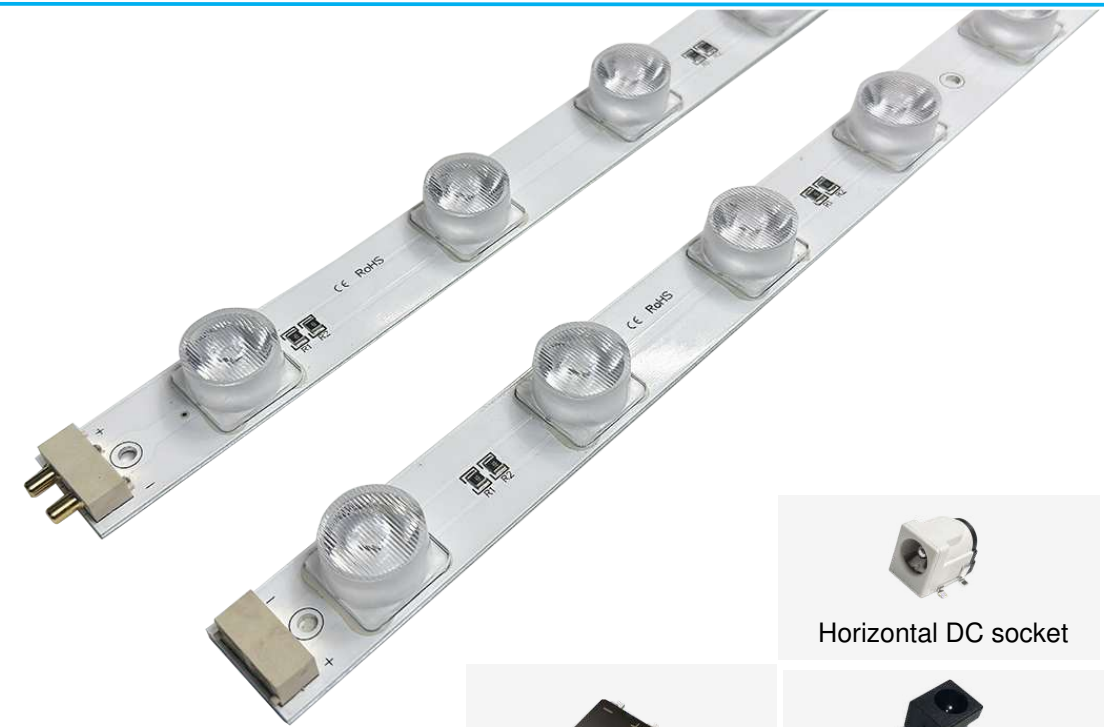

6 cm series

Double Sided Light Box
LED Edge-lit Light Bar customization

cylindrical PC			
Beam Angle: 10°35°	3030 1.5W LED 150LM/w	Limitless	Vertical DC socket
		Resistor current limiting	elastic contact
LENS	LED	DRIVE	Electrical Interface

Double Sided Light Box
LED Edge-lit Light Bar customization

cylindrical PC			
Degree angle:10*25°	3030 1.5W LED 150LM/w	Limitless	Vertical DC socket
		Resistor current limiting	elastic contact
LENS	LED	DRIVE	Electrical Interface

Double Sided Light Box
LED Edge-lit Light Bar customization

cylindrical PC			
Degree angle:15*45°	3030 1.5W LED 150LM/w	Limitless	Vertical DC socket
		Resistor current limiting	elastic contact
LENS	LED	DRIVE	Electrical Interface

Double Sided Light Box
LED Edge-lit Light Bar customization

cylindrical PC	 3030 1.5W LED 150LM/w	 Limitless	 Vertical DC socket
Degree angle:10*20°		 Resistor current limiting	 elastic contact
LENS	LED	DRIVE	Electrical Interface