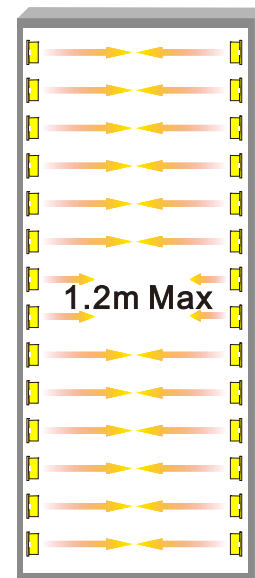

6 cm series

Double Sided Light Box
LED Edge-lit Light Bar customization

cylindrical PC			
Degree angle: 10°25°	3030 1.5W LED 150LM/w	Limitless	Vertical DC socket
		Resistor current limiting	elastic contact
LENS	LED	DRIVE	Electrical Interface

6 cm series

Double Sided Light Box
LED Edge-lit Light Bar customization

cylindrical PC			
Beam Angle: 10°35°	3030 1.5W LED 150LM/w	Limitless	Vertical DC socket
		Resistor current limiting	elastic contact
LENS	LED	DRIVE	Electrical Interface

Double Sided Light Box
LED Edge-lit Light Bar customization

cylindrical PC			
Degree angle:10*25°	3030 1.5W LED 150LM/w	Limitless	Vertical DC socket
		Resistor current limiting	elastic contact
LENS	LED	DRIVE	Electrical Interface

Double Sided Light Box
LED Edge-lit Light Bar customization

cylindrical PC			
Degree angle:15*45°	3030 1.5W LED 150LM/w	Limitless	Vertical DC socket
		Resistor current limiting	elastic contact
LENS	LED	DRIVE	Electrical Interface