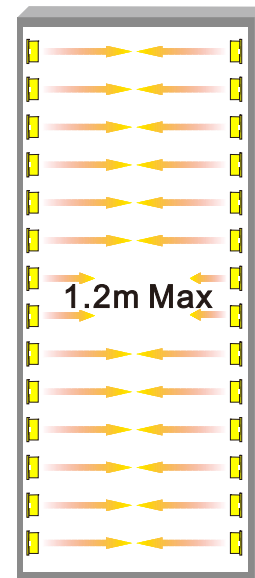

6 cm series

Double Sided Light Box
LED Edge-lit Light Bar customization

cylindrical PC			
Beam Angle: 10°35°	3030 1.5W LED 150LM/w	Limitless	Vertical DC socket
		Resistor current limiting	elastic contact
LENS	LED	DRIVE	Electrical Interface

Double Sided Light Box
LED Edge-lit Light Bar customization

cylindrical PC			
Degree angle:10*25°	3030 1.5W LED 150LM/w	Limitless	Vertical DC socket
		Resistor current limiting	elastic contact
LENS	LED	DRIVE	Electrical Interface

Double Sided Light Box
LED Edge-lit Light Bar customization

cylindrical PC			
Degree angle:15*45°	3030 1.5W LED 150LM/w	Limitless	Vertical DC socket
		Resistor current limiting	elastic contact
LENS	LED	DRIVE	Electrical Interface

Double Sided Light Box
LED Edge-lit Light Bar customization

cylindrical PC	 3030 1.5W LED 150LM/w	 Limitless	 Vertical DC socket
Degree angle:10*20°		 Resistor current limiting	 elastic contact
LENS	LED	DRIVE	Electrical Interface