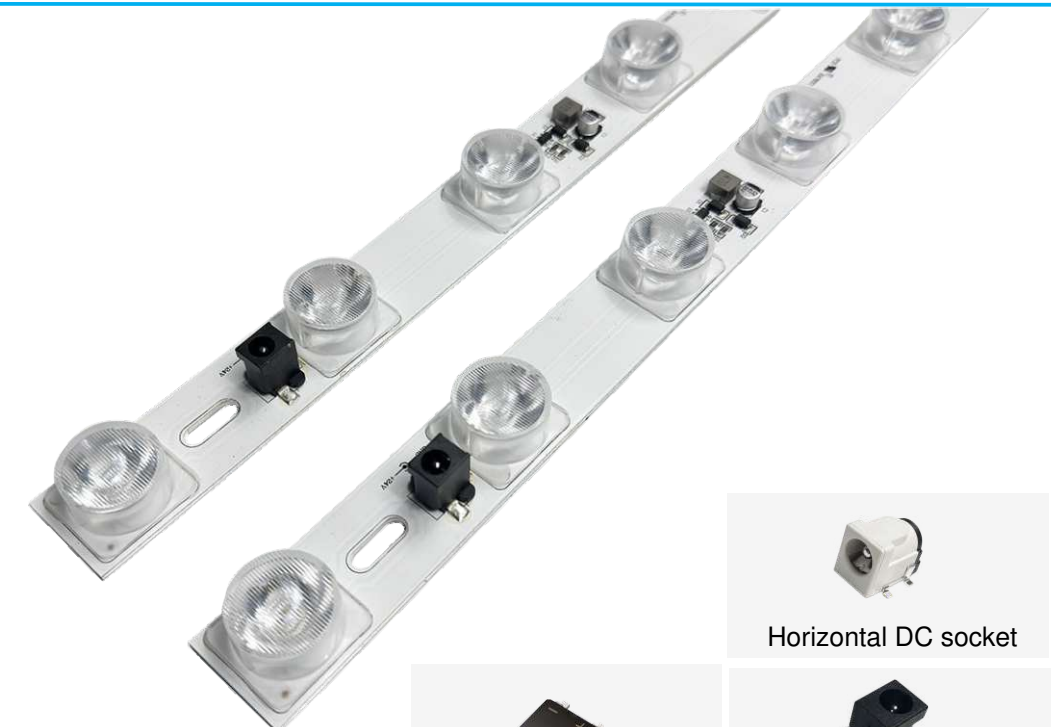

Double Sided Light Box
LED Edge-lit Light Bar customization

cylindrical PC	 3030 1.5W LED 150LM/w	 Limitless	 Vertical DC socket
Degree angle:10*20°		 Resistor current limiting	 elastic contact
LENS	LED	DRIVE	Electrical Interface

Horizontal DC socket

Limitless

Vertical DC socket

Resistor current limiting

elastic contact

LENS

LED

DRIVE

Electrical Interface

Double Sided Light Box
LED Edge-lit Light Bar customization

cylindrical PC	 3030 5W LED	 Limitless	 Vertical DC socket
Degree angle:7*25°		 Resistor current limiting	 elastic contact
LENS	LED	DRIVE	Electrical Interface

Vertical DC socket

Degree angle:7*25°

LENS

LED

DRIVE

Electrical Interface

12 cm series

Double Sided Light Box
LED Edge-lit Light Bar customization