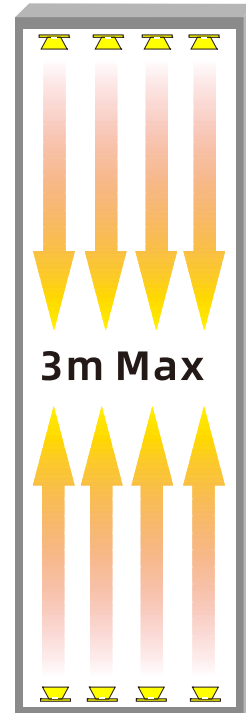

Electrical Interface

Double Sided Light Box
LED Edge-lit Light Bar customization

cylindrical PC	 3030 5W LED	 Limitless	 Vertical DC socket
Degree angle:7*25°		 Resistor current limiting	 elastic contact
LENS	LED	DRIVE	Electrical Interface

Horizontal DC socket

Limitless

Vertical DC socket

Resistor current limiting

elastic contact

cylindrical PC

3030 5W LED

Limitless

Vertical DC socket

Degree angle:7*25°

LENS

LED

DRIVE

Electrical Interface

12 cm series

Double Sided Light Box
LED Edge-lit Light Bar customization

cylindrical PC		Limitless	Horizontal DC socket
Degree angle:7*25°	3030 3W LED	IC constant current drive	Vertical DC socket
LENS	LED	DRIVE	Electrical Interface

AC100-240V

Double Sided Light Box
High voltage input
LED Edge-lit Light Bar series