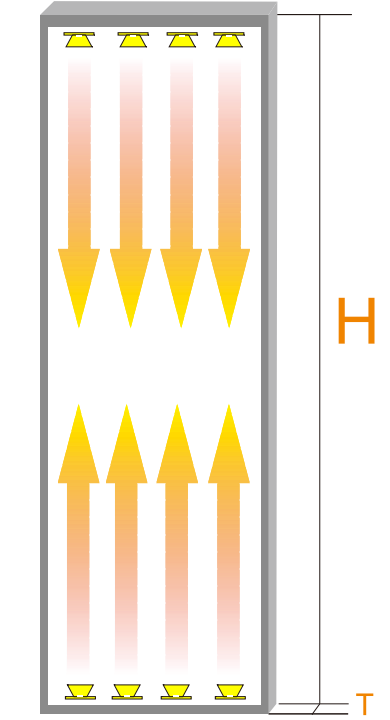

12 cm series

Double Sided Light Box
LED Edge-lit Light Bar customization

cylindrical PC		Limitless	Horizontal DC socket
Degree angle:7*25°	3030 3W LED	IC constant current drive	Vertical DC socket
LENS	LED	DRIVE	Electrical Interface

AC100-240V

Double Sided Light Box
High voltage input
LED Edge-lit Light Bar series

LED Chip :OSRAM

AC-8D460	AC100-240V	25W	8PCS	White	460*28*16	7*25	3800Lm
Item	Voltage	Power	LED Qty	Color	size	Viewing angle	Luminous flux