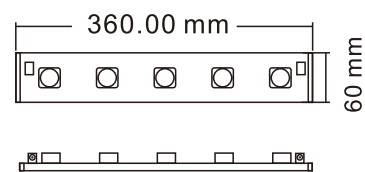

网架卡座

Item	Voltage	Power	LED Qty	Color	PCB size	Viewing angle	Luminous flux
MG-L70040-10D	24V	42W	10PCS	White	710*60*22	20*45	4500Lm
MG-L35040-5D	24V	21W	5PCS	White	360*60*22	20*45	2250Lm