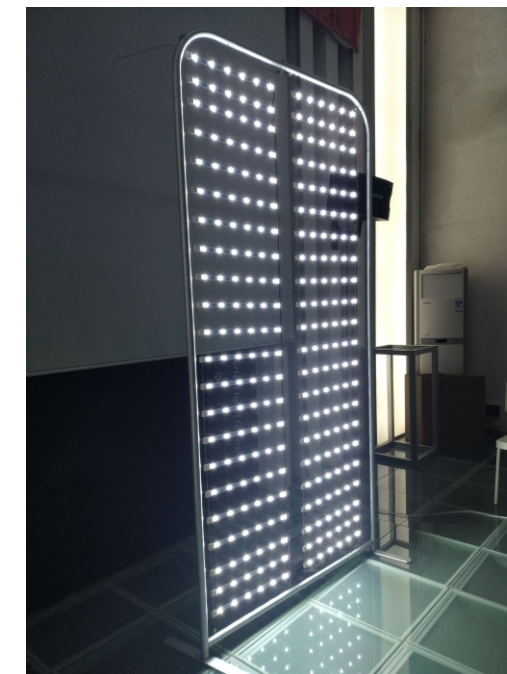

LED Rigid Bar For Backlit Box

Item	Voltage	Power	LED Qty	Color	PCB size	Viewing angle	Luminous flux
MG-MFS-12D-940	24V	12W	12	White	950*18	170°	1440lm
MG-MFS-7D-705	24V	9W	9	White	705*18	170°	1080lm