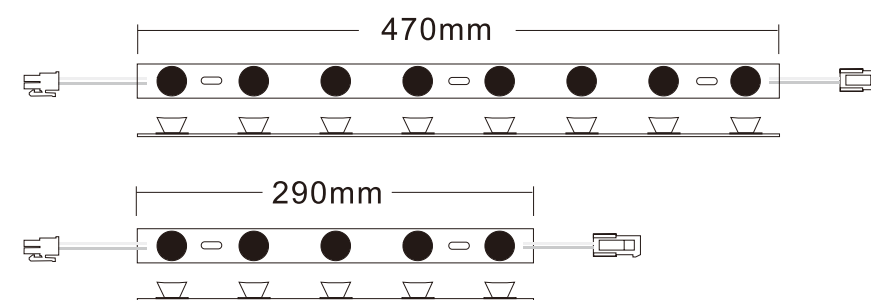

Morning Go CO.,LTD
ADD:Room 917, Building 16, No. 180, Zhujiawan Street, Gusu District, Suzhou, China
TEL:+86-18356075538 Email: info@mgled.com.cn