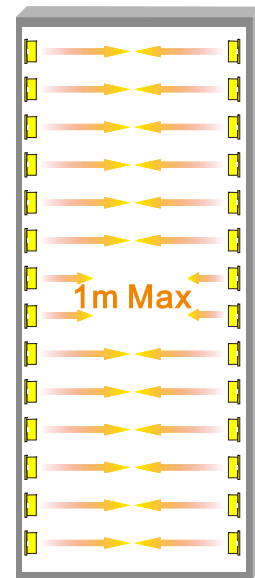

6 cm series

Double Sided Light Box
LED Edge-lit Light Bar customization

cylindrical PC			
Degree angle: 10°25°	3030 1.5W LED 150LM/w	Limitless	Vertical DC socket
		Resistor current limiting	elastic contact
LENS	LED	DRIVE	Electrical Interface

6 cm series

Double Sided Light Box
LED Edge-lit Light Bar customization

cylindrical PC			
Beam Angle: 10°35°	3030 1.5W LED 150LM/w	Limitless	Vertical DC socket
		Resistor current limiting	elastic contact
LENS	LED	DRIVE	Electrical Interface

Double Sided Light Box
LED Edge-lit Light Bar customization

cylindrical PC			
Degree angle:10*25°	3030 1.5W LED 150LM/w	Limitless	Vertical DC socket
		Resistor current limiting	elastic contact
LENS	LED	DRIVE	Electrical Interface

Double Sided Light Box
LED Edge-lit Light Bar customization

cylindrical PC			
Degree angle:15*45°	3030 1.5W LED 150LM/w	Limitless	Vertical DC socket
		Resistor current limiting	elastic contact
LENS	LED	DRIVE	Electrical Interface