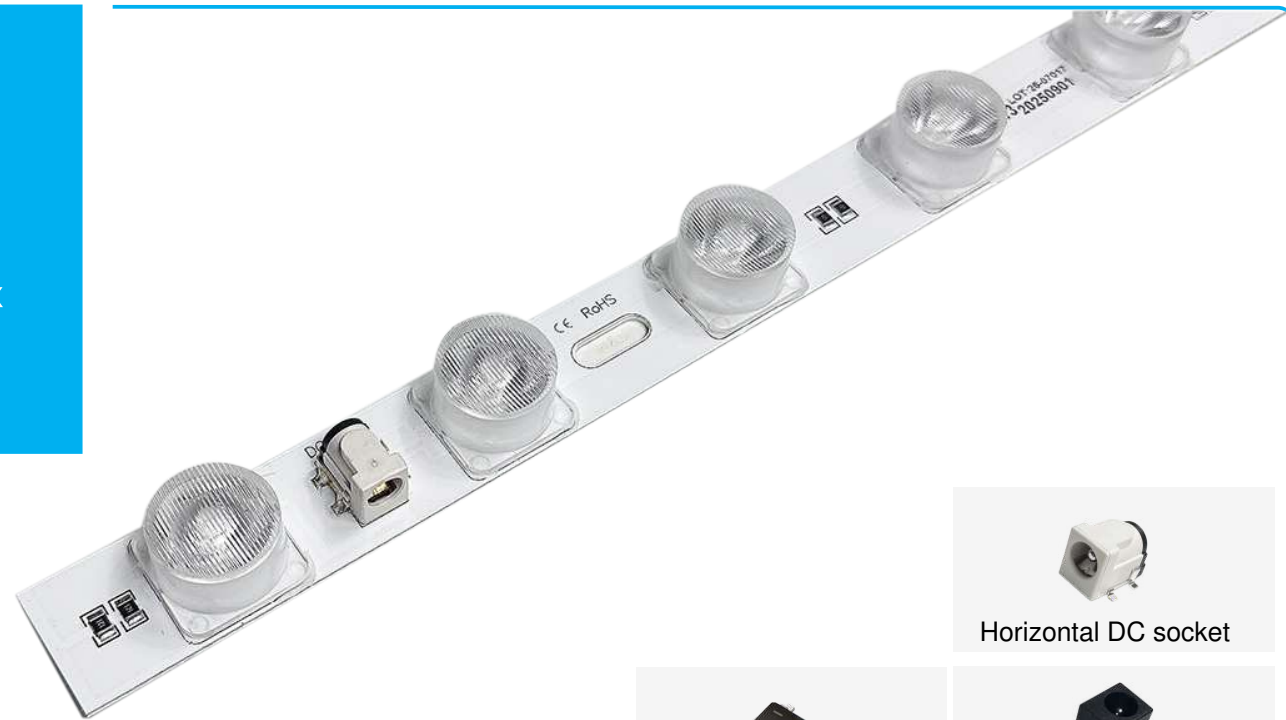

6 cm series

Double Sided Light Box
LED Edge-lit Light Bar customization

cylindrical PC			
Degree angle: 10°25°	3030 1.5W LED 150LM/w	Limitless	Vertical DC socket
		Resistor current limiting	elastic contact
LENS	LED	DRIVE	Electrical Interface

6 cm series

Double Sided Light Box
LED Edge-lit Light Bar customization

cylindrical PC			
Beam Angle: 10°35°	3030 1.5W LED 150LM/w	Limitless	Vertical DC socket
		Resistor current limiting	elastic contact
LENS	LED	DRIVE	Electrical Interface

Double Sided Light Box
LED Edge-lit Light Bar customization

cylindrical PC			
Degree angle:10*25°	3030 1.5W LED 150LM/w	Limitless	Vertical DC socket
		Resistor current limiting	elastic contact
LENS	LED	DRIVE	Electrical Interface

Double Sided Light Box
LED Edge-lit Light Bar customization

cylindrical PC			
Degree angle:15*45°	3030 1.5W LED 150LM/w	Limitless	Vertical DC socket
		Resistor current limiting	elastic contact
LENS	LED	DRIVE	Electrical Interface