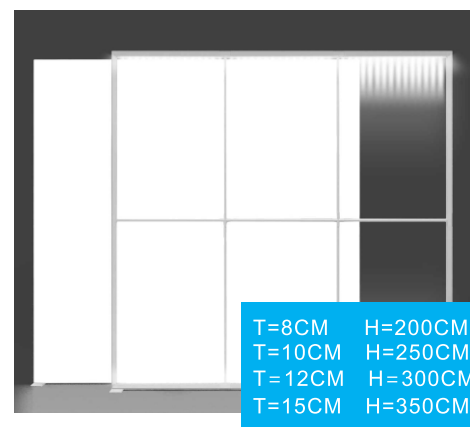

6 cm series

Double Sided Light Box
LED Edge-lit Light Bar customization

cylindrical PC			
Degree angle: 10°25°	3030 1.5W LED 150LM/w	Limitless	Vertical DC socket
		Resistor current limiting	elastic contact
LENS	LED	DRIVE	Electrical Interface

6 cm series

Double Sided Light Box
LED Edge-lit Light Bar customization

cylindrical PC			
Beam Angle: 10°35°	3030 1.5W LED 150LM/w	Limitless	Vertical DC socket
		Resistor current limiting	elastic contact
LENS	LED	DRIVE	Electrical Interface

LED Chip :OSRAM

AC-8D460	AC100-240V	25W	8PCS	White	460*28*16	7*25	3800Lm
Item	Voltage	Power	LED Qty	Color	size	Viewing angle	Luminous flux

Double Sided Light Box

A series
LED Edge-lit Light Bar
LED Chip :OSRAM

Item	Voltage	Power	LED Qty	Color	PCB size	Viewing angle	Luminous flux
A-10D500-OSRAM	24V	28W	10PCS	White	500*25*15	9*30	3000Lm
A-4D200-OSRAM	24V	12W	4PCS	White	200*25*15	9*30	1200Lm

Double Sided Light Box