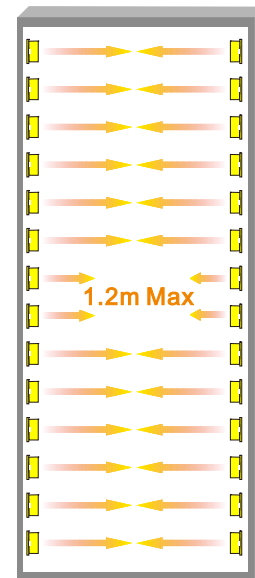

6 cm series

Double Sided Light Box
LED Edge-lit Light Bar customization

cylindrical PC			
Degree angle: 10°25°	3030 1.5W LED 150LM/w	Limitless	Vertical DC socket
		Resistor current limiting	elastic contact
LENS	LED	DRIVE	Electrical Interface

6 cm series

Double Sided Light Box
LED Edge-lit Light Bar customization

cylindrical PC			
Beam Angle: 10°35°	3030 1.5W LED 150LM/w	Limitless	Vertical DC socket
		Resistor current limiting	elastic contact
LENS	LED	DRIVE	Electrical Interface

Double Sided Light Box
LED Edge-lit Light Bar customization

cylindrical PC			
Degree angle:10*25°	3030 1.5W LED 150LM/w	Limitless	Vertical DC socket
		Resistor current limiting	elastic contact
LENS	LED	DRIVE	Electrical Interface

Double Sided Light Box
LED Edge-lit Light Bar customization

cylindrical PC			
Degree angle:15*45°	3030 1.5W LED 150LM/w	Limitless	Vertical DC socket
		Resistor current limiting	elastic contact
LENS	LED	DRIVE	Electrical Interface