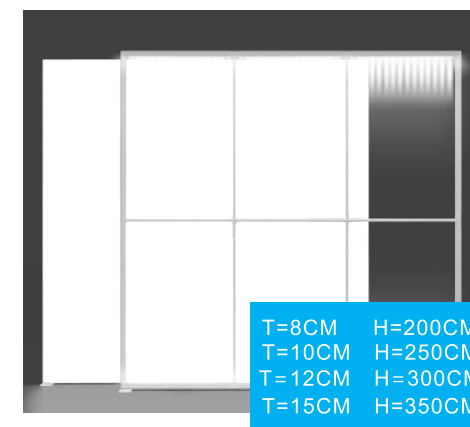

Double Sided Light Box

A series
LED Edge-lit Light Bar
LED Chip :OSRAM

Item	Voltage	Power	LED Qty	Color	PCB size	Viewing angle	Luminous flux
A-10D500-OSRAM	24V	28W	10PCS	White	500*25*15	9*30	3000Lm
A-4D200-OSRAM	24V	12W	4PCS	White	200*25*15	9*30	1200Lm

Double Sided Light Box

A1 series
LED Edge-lit Light Bar
LED Chip :OSRAM

Item	Voltage	Power	LED Qty	Color	PCB size	Viewing angle	Luminous flux
A1-8D470-OSRAM	24V	24W	8PCS	White	470*25*15	9*30	3000Lm
A1-5D290-OSRAM	24V	9.6W	5PCS	White	290*25*15	9*30	1200Lm

Morning Go CO.,LTD
ADD:Room 917, Building 16, No. 180, Zhujiawan Street, Gusu District, Suzhou, China
TEL:+86-18356075538 Email: info@mgled.com.cn