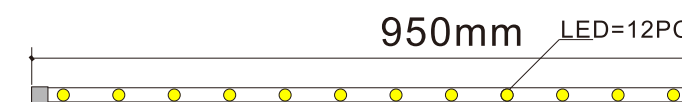

LED Rigid Bar For Backlit Box

Item	Voltage	Power	LED Qty	Color	PCB size	Viewing angle	Luminous flux
MG-MFS-12D-940	24V	12W	12	White	950*18	170°	1440lm
MG-MFS-7D-705	24V	9W	9	White	705*18	170°	1080lm