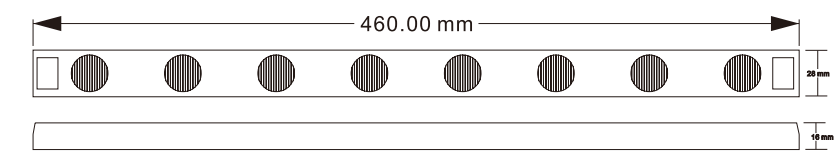

AC100-240V

Double Sided Light Box
High voltage input
LED Edge-lit Light Bar series

LED Chip :OSRAM

AC-8D460	AC100-240V	25W	8PCS	White	460*28*16	7*25	3800Lm
Item	Voltage	Power	LED Qty	Color	size	Viewing angle	Luminous flux