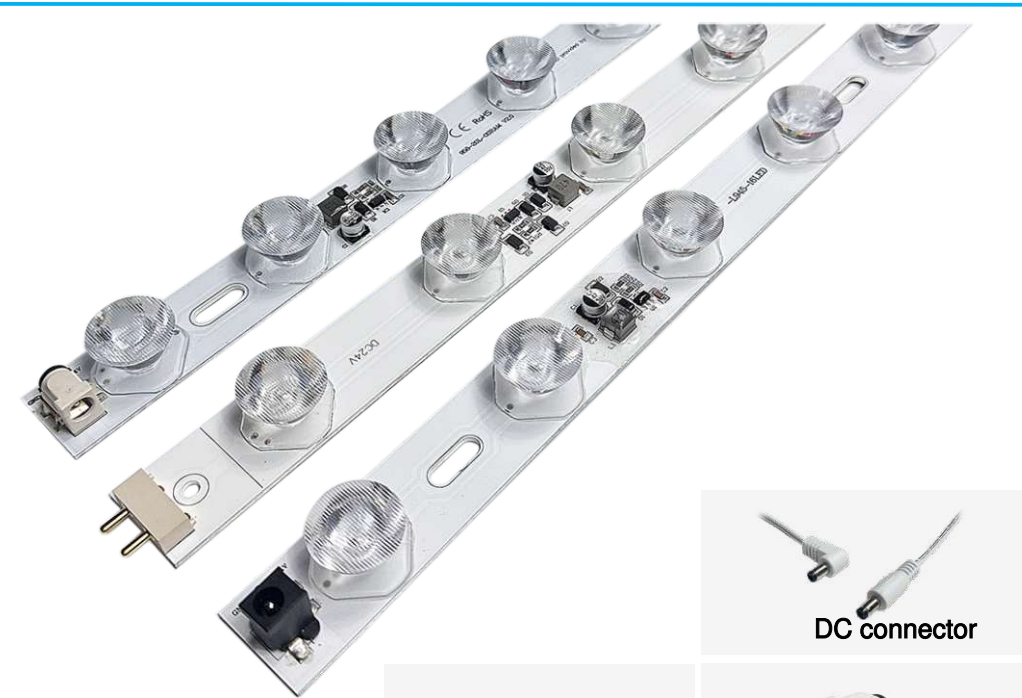

Double Sided Light Box
LED Edge-lit Light Bar customization

cylindrical PC	 3030 1.5W LED 150LM/w	 Limitless	 Vertical DC socket
Degree angle:10*20°		 Resistor current limiting	 elastic contact
LENS	LED	DRIVE	Electrical Interface

Electrical Interface

Double Sided Light Box
LED Edge-lit Light Bar customization

cylindrical PC	 3030 5W LED	 Limitless	 Vertical DC socket
Degree angle:7*25°		 Resistor current limiting	 elastic contact
LENS	LED	DRIVE	Electrical Interface

Vertical DC socket

Degree angle:7*25°

LENS

LED

DRIVE

Electrical Interface

12 cm series

Double Sided Light Box
LED Edge-lit Light Bar customization

cylindrical PC		Limitless	Horizontal DC socket
Degree angle:7*25°	3030 3W LED	IC constant current drive	Vertical DC socket
LENS	LED	DRIVE	Electrical Interface

AC100-240V

Double Sided Light Box
High voltage input
LED Edge-lit Light Bar series