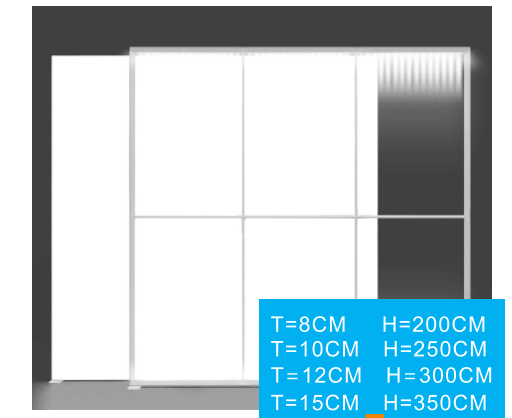

12 cm series

Double Sided Light Box
LED Edge-lit Light Bar customization

cylindrical PC		Limitless	Horizontal DC socket
Degree angle:7*25°	3030 3W LED	IC constant current drive	Vertical DC socket
LENS	LED	DRIVE	Electrical Interface

AC100-240V

Double Sided Light Box
High voltage input
LED Edge-lit Light Bar series

LED Chip :OSRAM

AC-8D460	AC100-240V	25W	8PCS	White	460*28*16	7*25	3800Lm
Item	Voltage	Power	LED Qty	Color	size	Viewing angle	Luminous flux