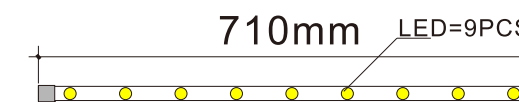

LED Rigid Bar For Backlit Box

Item	Voltage	Power	LED Qty	Color	PCB size	Viewing angle	Luminous flux
MG-MFS-12D-940	24V	12W	12	White	950*18	170°	1440lm
MG-MFS-7D-705	24V	9W	9	White	705*18	170°	1080lm