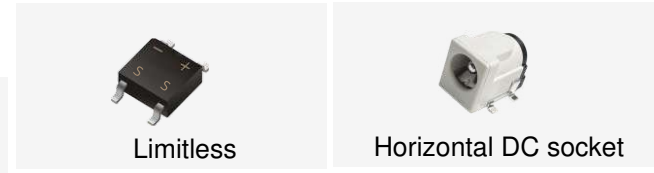

Vertical DC socket

Degree angle:7*25°

LENS

LED

DRIVE

Electrical Interface

12 cm series

Double Sided Light Box
LED Edge-lit Light Bar customization

cylindrical PC		Limitless	Horizontal DC socket
Degree angle:7*25°	3030 3W LED	IC constant current drive	Vertical DC socket
LENS	LED	DRIVE	Electrical Interface

AC100-240V

Double Sided Light Box
High voltage input
LED Edge-lit Light Bar series