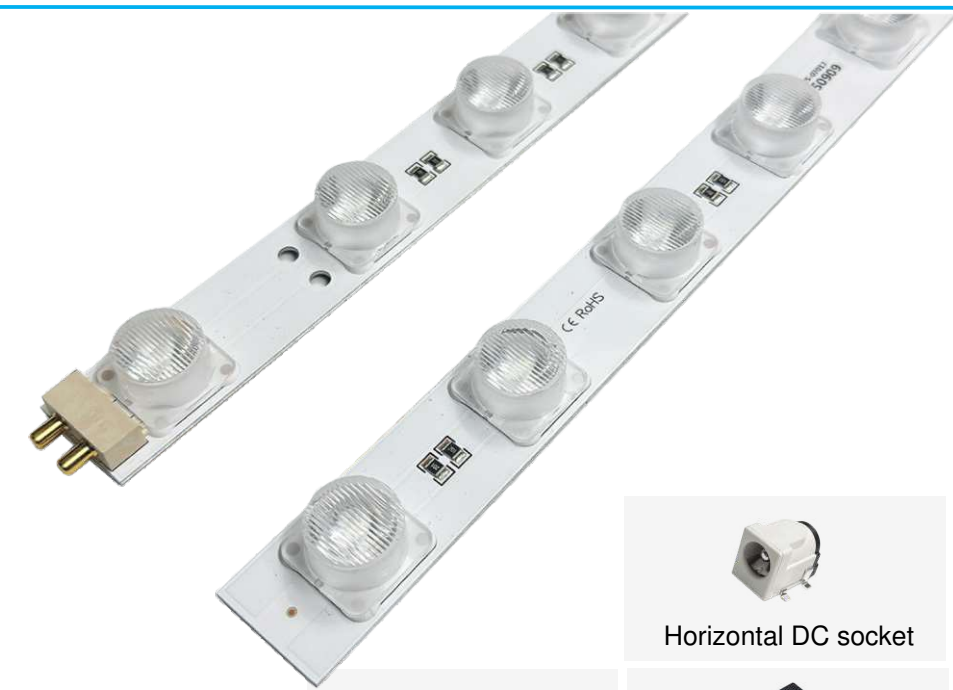

6 cm series

Double Sided Light Box
LED Edge-lit Light Bar customization

cylindrical PC			
Degree angle: 10°25°	3030 1.5W LED 150LM/w	Limitless	Vertical DC socket
		Resistor current limiting	elastic contact
LENS	LED	DRIVE	Electrical Interface

6 cm series

Double Sided Light Box
LED Edge-lit Light Bar customization

cylindrical PC			
Beam Angle: 10°35°	3030 1.5W LED 150LM/w	Limitless	Vertical DC socket
		Resistor current limiting	elastic contact
LENS	LED	DRIVE	Electrical Interface

Double Sided Light Box
LED Edge-lit Light Bar customization

cylindrical PC			
Degree angle:10*25°	3030 1.5W LED 150LM/w	Limitless	Vertical DC socket
		Resistor current limiting	elastic contact
LENS	LED	DRIVE	Electrical Interface

Double Sided Light Box
LED Edge-lit Light Bar customization

cylindrical PC			
Degree angle:15*45°	3030 1.5W LED 150LM/w	Limitless	Vertical DC socket
		Resistor current limiting	elastic contact
LENS	LED	DRIVE	Electrical Interface