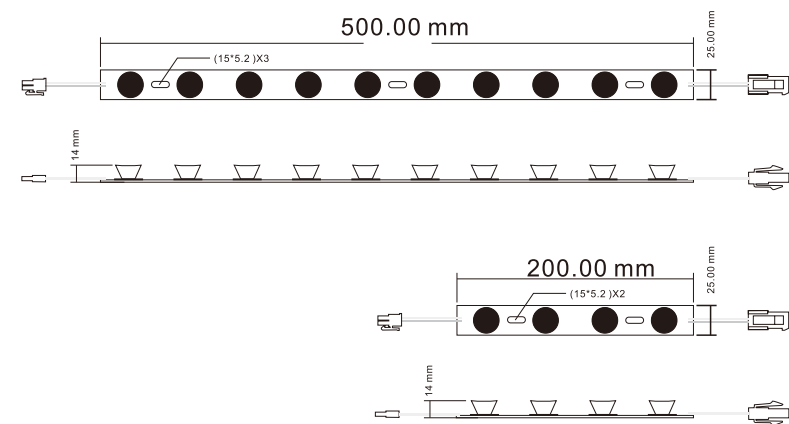

cylindrical PC		Limitless	Horizontal DC socket
Degree angle:7*25°	3030 3W LED	IC constant current drive	Vertical DC socket
LENS	LED	DRIVE	Electrical Interface

AC100-240V

Double Sided Light Box
High voltage input
LED Edge-lit Light Bar series

LED Chip :OSRAM

AC-8D460	AC100-240V	25W	8PCS	White	460*28*16	7*25	3800Lm
Item	Voltage	Power	LED Qty	Color	size	Viewing angle	Luminous flux

Double Sided Light Box

A series
LED Edge-lit Light Bar
LED Chip :OSRAM

Item	Voltage	Power	LED Qty	Color	PCB size	Viewing angle	Luminous flux
A-10D500-OSRAM	24V	28W	10PCS	White	500*25*15	9*30	3000Lm
A-4D200-OSRAM	24V	12W	4PCS	White	200*25*15	9*30	1200Lm

Double Sided Light Box