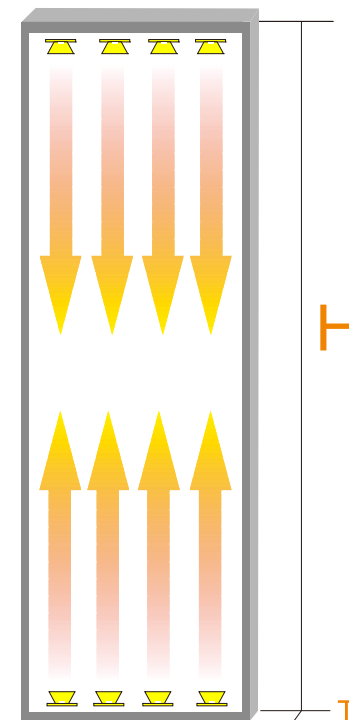

Double Sided Light Box

A series
LED Edge-lit Light Bar
LED Chip :OSRAM

Item	Voltage	Power	LED Qty	Color	PCB size	Viewing angle	Luminous flux
A-10D500-OSRAM	24V	28W	10PCS	White	500*25*15	9*30	3000Lm
A-4D200-OSRAM	24V	12W	4PCS	White	200*25*15	9*30	1200Lm

Double Sided Light Box

A1 series
LED Edge-lit Light Bar
LED Chip :OSRAM

Item	Voltage	Power	LED Qty	Color	PCB size	Viewing angle	Luminous flux
A1-8D470-OSRAM	24V	24W	8PCS	White	470*25*15	9*30	3000Lm
A1-5D290-OSRAM	24V	9.6W	5PCS	White	290*25*15	9*30	1200Lm

Morning Go CO.,LTD
ADD:Room 917, Building 16, No. 180, Zhujiawan Street, Gusu District, Suzhou, China
TEL:+86-18356075538 Email: info@mgled.com.cn