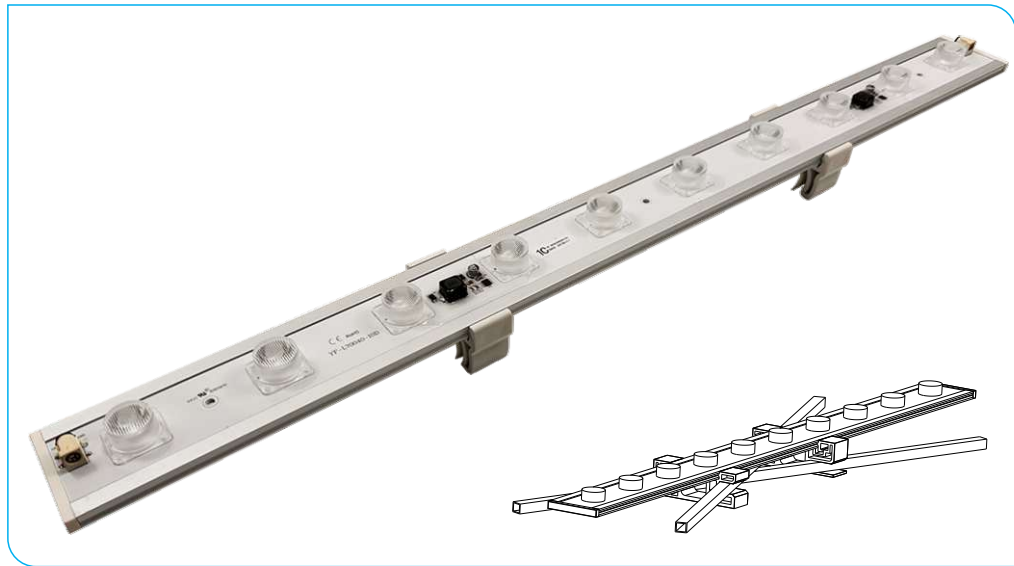

Double Sided Light Box

LED Edge-lit Light Bar

5W LED