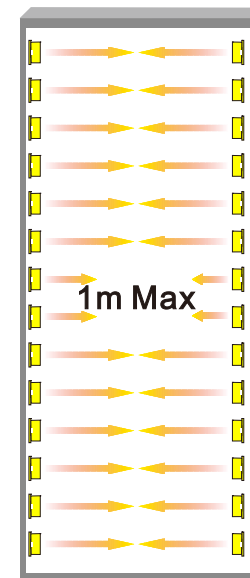

6 cm series

Double Sided Light Box
LED Edge-lit Light Bar customization

cylindrical PC			
Degree angle: 10°25°	3030 1.5W LED 150LM/w	Limitless	Vertical DC socket
		Resistor current limiting	elastic contact
LENS	LED	DRIVE	Electrical Interface

6 cm series

Double Sided Light Box
LED Edge-lit Light Bar customization

cylindrical PC			
Beam Angle: 10°35°	3030 1.5W LED 150LM/w	Limitless	Vertical DC socket
		Resistor current limiting	elastic contact
LENS	LED	DRIVE	Electrical Interface

Double Sided Light Box
LED Edge-lit Light Bar customization

cylindrical PC			
Degree angle:10*25°	3030 1.5W LED 150LM/w	Limitless	Vertical DC socket
		Resistor current limiting	elastic contact
LENS	LED	DRIVE	Electrical Interface

Double Sided Light Box
LED Edge-lit Light Bar customization

cylindrical PC			
Degree angle:15*45°	3030 1.5W LED 150LM/w	Limitless	Vertical DC socket
		Resistor current limiting	elastic contact
LENS	LED	DRIVE	Electrical Interface