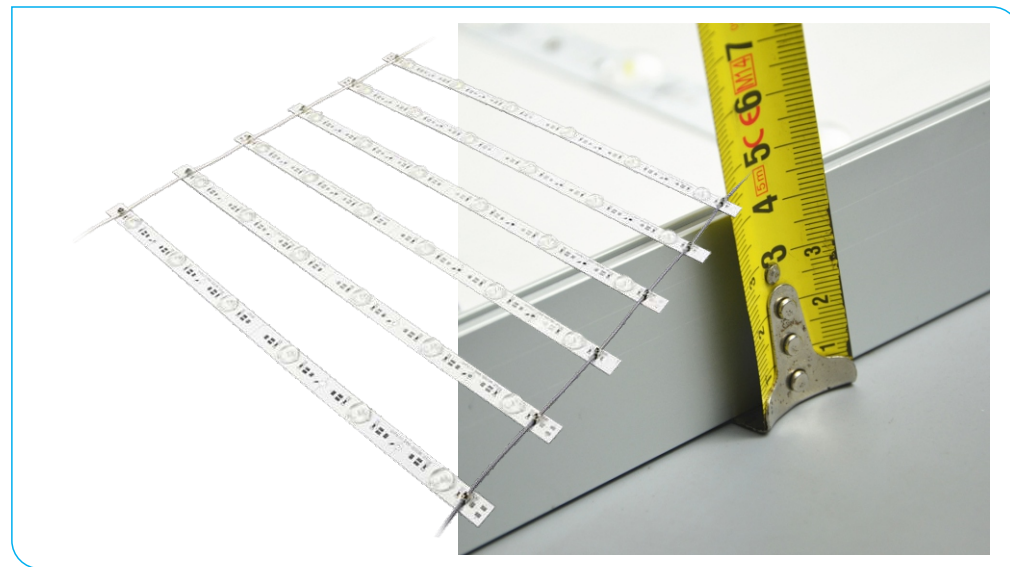

LED Rigid Bar For Backlit Box

H:welding

L:screws

YF-M12DD-940-X

Item	Voltage	Power	LED Qty	Color	PCB size	Viewing angle	Luminous flux
MG-M12DD-940-X	DC12V	12W	12	White	940*18	178°	1440
MG-M9DD-705-X	DC12V	9W	9	White	705*18	178°	1080
MG-M6DD-470-X	DC12V	6W	6	White	470*18	178°	720