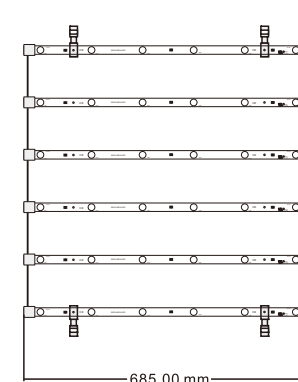

SEG

LED Rigid Bar For Backlit Box

Item	Voltage	Power	LED Qty	Color	Viewing angle	Luminous flux
SEG-L685-6LED	24V	36W	36PCS	White	175°	3960Lm

Morning Go CO.,LTD
ADD:Room 917, Building 16, No. 180, Zhujiawan Street, Gusu District, Suzhou, China
TEL:+86-18356075538 Email: info@mgled.com.cn