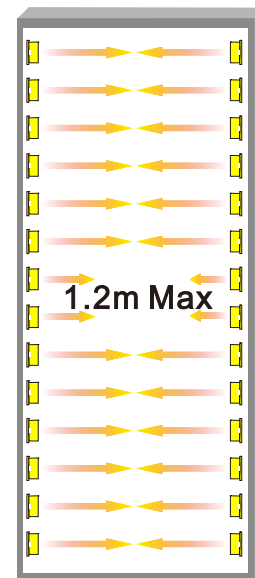

6 cm series
Double Sided Light Box
 LED Edge-lit Light Bar customization

cylindrical PC			
Beam Angle: 10*35°	3030 1.5W LED 150LM/w	Limitless	Vertical DC socket
		Resistor current limiting	elastic contact
LENS	LED	DRIVE	Electrical Interface

8 cm series
Double Sided Light Box
 LED Edge-lit Light Bar customization

cylindrical PC	 3030 1.5W LED 150LM/w	 Limitless	
Degree angle:10*25°		 Resistor current limiting	
LENS	LED	DRIVE	Electrical Interface

8 cm series
Double Sided Light Box
 LED Edge-lit Light Bar customization

cylindrical PC	 3030 1.5W LED 150LM/w	 Limitless	
Degree angle:15*45°		 Resistor current limiting	
LENS	LED	DRIVE	Electrical Interface

Double Sided Light Box
LED Edge-lit Light Bar customization

cylindrical PC	 3030 1.5W LED 150LM/w	 Limitless	 Vertical DC socket
Degree angle:10*20°		 Resistor current limiting	 elastic contact
LENS	LED	DRIVE	Electrical Interface