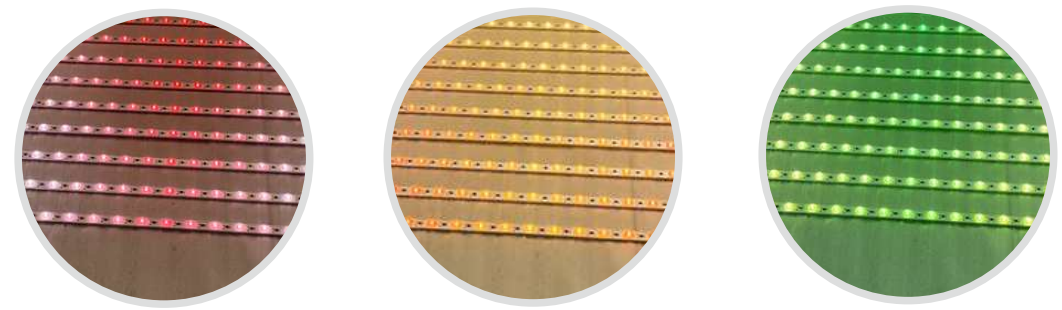

6 cm series LED Rigid Bar For Backlit Box

178°	30301W LED	DC12V
LENS	LED	Voltage