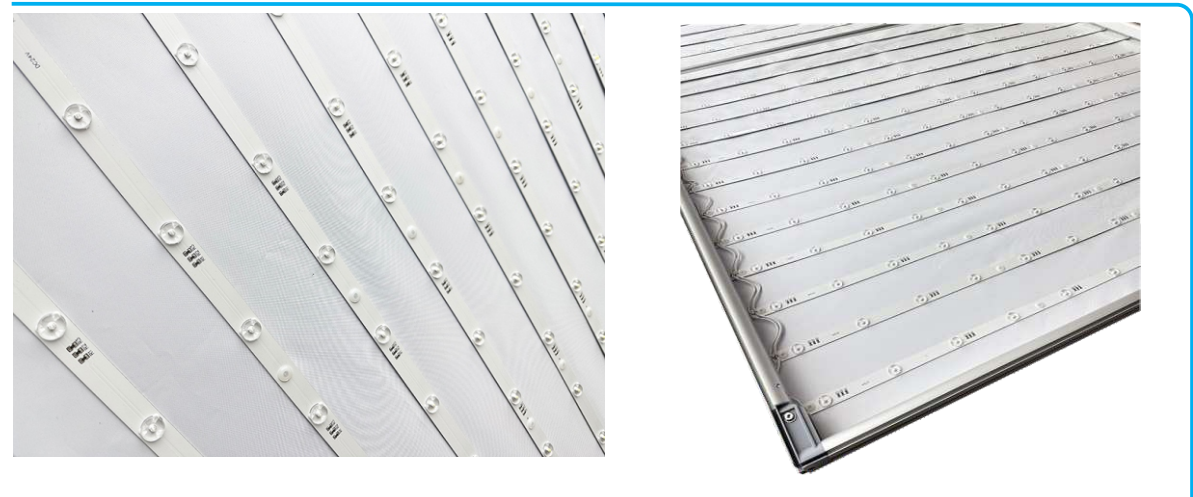

6 cm series LED Rigid Bar For Backlit Box

178°	30301W LED	DC24V
LENS	LED	Voltage