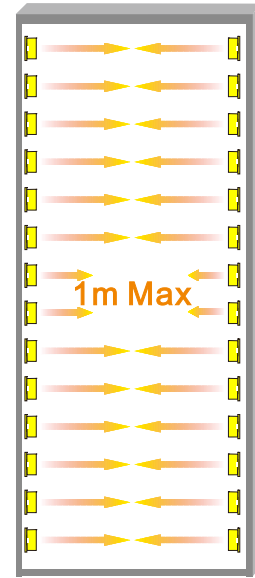

6 cm series
Double Sided Light Box
 LED Edge-lit Light Bar customization

cylindrical PC			
Degree angle: 10*25°	3030 1.5W LED 150LM/w	Limitless	Vertical DC socket
		Resistor current limiting	elastic contact
LENS	LED	DRIVE	Electrical Interface

6 cm series
Double Sided Light Box
 LED Edge-lit Light Bar customization

cylindrical PC			
Beam Angle: 10*35°	3030 1.5W LED 150LM/w	Limitless	Vertical DC socket
		Resistor current limiting	elastic contact
LENS	LED	DRIVE	Electrical Interface

8 cm series
Double Sided Light Box
 LED Edge-lit Light Bar customization

cylindrical PC	 3030 1.5W LED 150LM/w	 Limitless	
Degree angle:10*25°		 Resistor current limiting	
LENS	LED	DRIVE	Electrical Interface

AC100-240V

Double Sided Light Box
High voltage input
LED Edge-lit Light Bar series

LED Chip :OSRAM

AC-8D460	AC100-240V	25W	8PCS	White	460*28*16	7*25	3800Lm
Item	Voltage	Power	LED Qty	Color	size	Viewing angle	Luminous flux