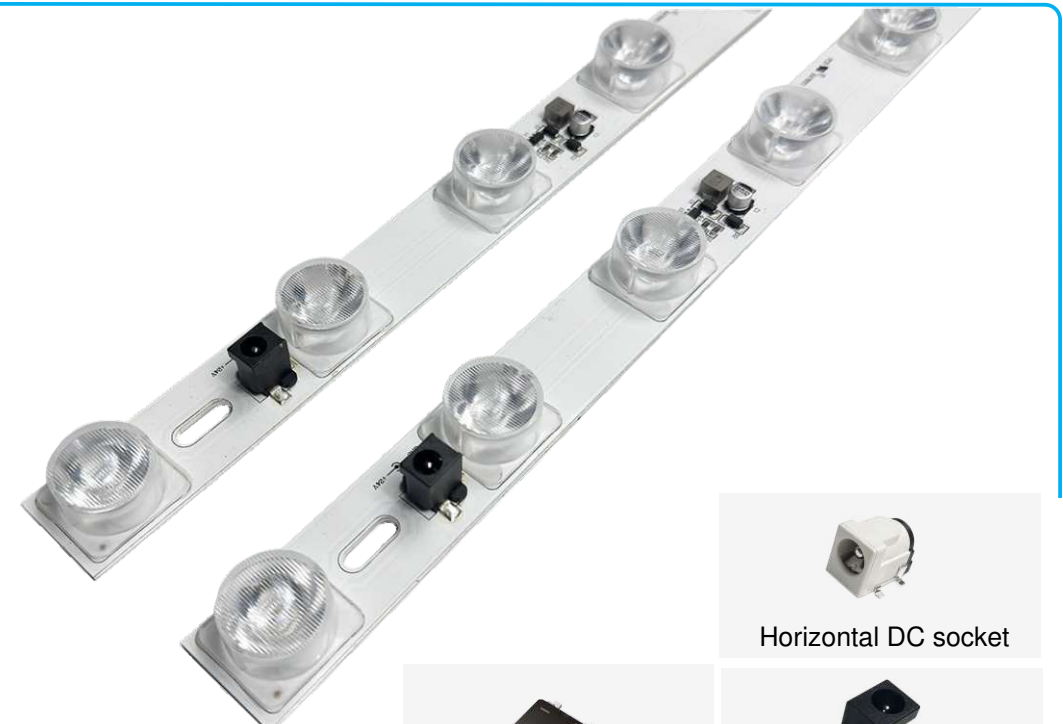

6 cm series
Double Sided Light Box
 LED Edge-lit Light Bar customization

cylindrical PC			
Beam Angle: 10*35°	3030 1.5W LED 150LM/w	Limitless	Vertical DC socket
		Resistor current limiting	elastic contact
LENS	LED	DRIVE	Electrical Interface

8 cm series
Double Sided Light Box
 LED Edge-lit Light Bar customization

cylindrical PC	 3030 1.5W LED 150LM/w	 Limitless	
Degree angle:15*45°		 Resistor current limiting	
LENS	LED	DRIVE	Electrical Interface

Double Sided Light Box
LED Edge-lit Light Bar customization

cylindrical PC	 3030 1.5W LED 150LM/w	 Limitless	 Vertical DC socket
Degree angle:10*20°		 Resistor current limiting	 elastic contact
LENS	LED	DRIVE	Electrical Interface

Double Sided Light Box
LED Edge-lit Light Bar customization

cylindrical PC	 3030 5W LED	 Limitless	 Vertical DC socket
Degree angle:7*25°		 Resistor current limiting	 elastic contact
LENS	LED	DRIVE	Electrical Interface