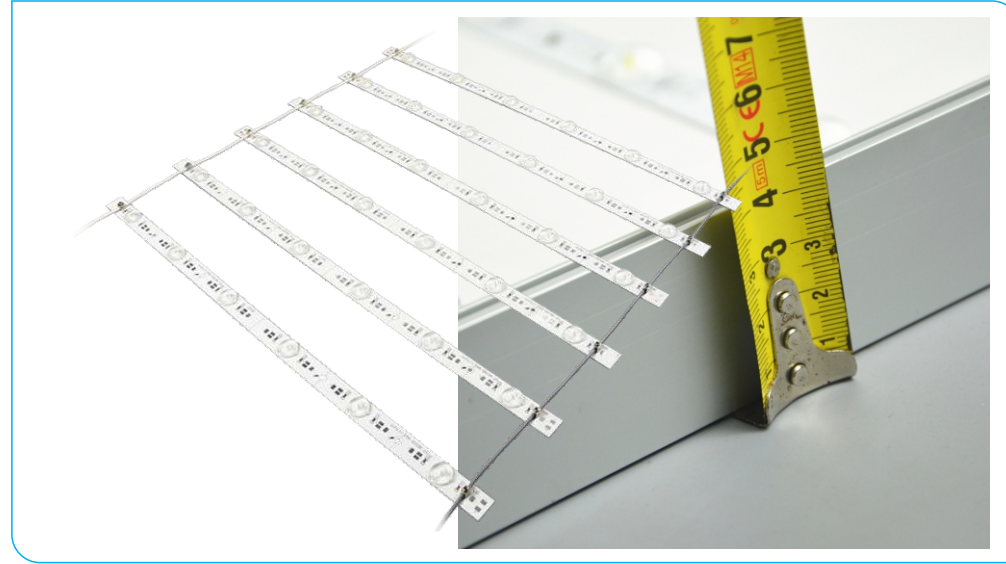

LED Rigid Bar For Backlit Box

YF-M12DD-940-X

Item	Voltage	Power	LED Qty	Color	PCB size	Viewing angle	Luminous flux
MG-M12DD-940-X	DC12V	12W	12	White	940*18	178°	1440
MG-M9DD-705-X	DC12V	9W	9	White	705*18	178°	1080
MG-M6DD-470-X	DC12V	6W	6	White	470*18	178°	720