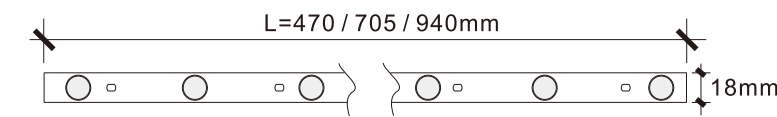

LED Rigid Bar For Backlit Box

H:welding