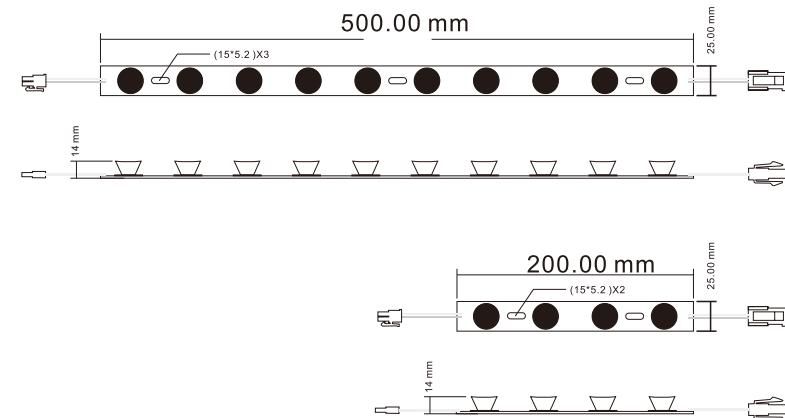

Morning Go CO.,LTD
ADD:Room 917, Building 16, No. 180, Zhujiawan Street, Gusu District, Suzhou, China
TEL:+86-18356075538 Email: info@mgled.com.cn

T=8CM H=200CM
T=10CM H=250CM
T=12CM H=300CM
T=15CM H=350CM

Double Sided Light Box

A series
LED Edge-lit Light Bar
LED Chip :OSRAM

Item	Voltage	Power	LED Qty	Color	PCB size	Viewing angle	Luminous flux
A-10D500-OSRAM	24V	28W	10PCS	White	500*25*15	9*30	3000Lm
A-4D200-OSRAM	24V	12W	4PCS	White	200*25*15	9*30	1200Lm