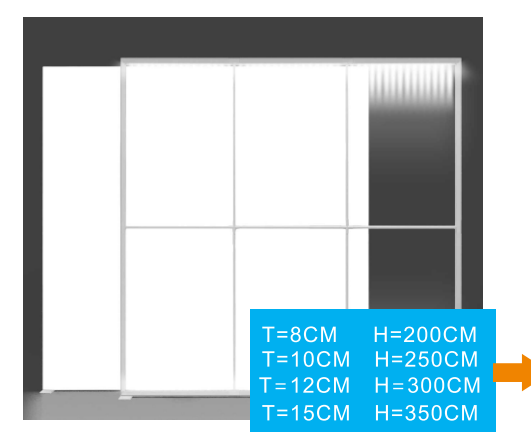

Double Sided Light Box

A series
LED Edge-lit Light Bar
LED Chip :OSRAM

Item	Voltage	Power	LED Qty	Color	PCB size	Viewing angle	Luminous flux
A-10D500-OSRAM	24V	28W	10PCS	White	500*25*15	9*30	3000Lm
A-4D200-OSRAM	24V	12W	4PCS	White	200*25*15	9*30	1200Lm

Double Sided Light Box

A1 series
LED Edge-lit Light Bar
LED Chip :OSRAM

Item	Voltage	Power	LED Qty	Color	PCB size	Viewing angle	Luminous flux
A1-8D470-OSRAM	24V	24W	8PCS	White	470*25*15	9*30	3000Lm
A1-5D290-OSRAM	24V	9.6W	5PCS	White	290*25*15	9*30	1200Lm