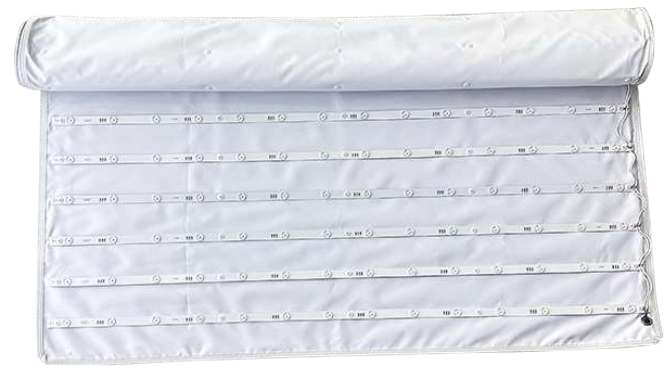

6 cm series LED Rigid Bar For Backlit Box

178°	30301W LED	DC24V
LENS	LED	Voltage