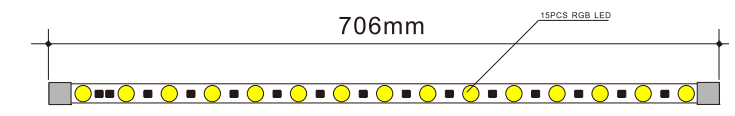

6 cm series LED Rigid Bar For Backlit Box

178°	30301W LED	DC12V
LENS	LED	Voltage