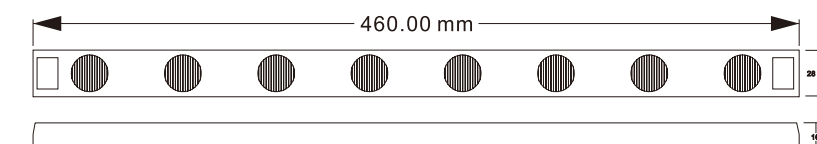

cylindrical PC			
Degree angle:7*25°	3030 3W LED		
LENS	LED	DRIVE	Electrical Interface

Morning Go CO.,LTD
ADD:Room 917, Building 16, No. 180, Zhujiawan Street, Gusu District, Suzhou, China
TEL:+86-18356075538 Email: info@mgled.com.cn

AC100-240V

Double Sided Light Box
High voltage input
LED Edge-lit Light Bar series

LED Chip :OSRAM

AC-8D460	AC100-240V	25W	8PCS	White	460*28*16	7*25	3800Lm
Item	Voltage	Power	LED Qty	Color	size	Viewing angle	Luminous flux

Morning Go CO.,LTD
ADD:Room 917, Building 16, No. 180, Zhujiawan Street, Gusu District, Suzhou, China
TEL:+86-18356075538 Email: info@mgled.com.cn