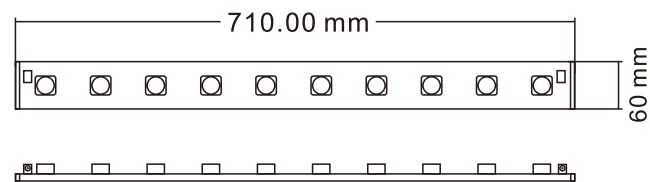

Item	Voltage	Power	LED Qty	Color	PCB size	Viewing angle	Luminous flux
MG-L70040-10D	24V	42W	10PCS	White	710*60*22	20*45	4500Lm
MG-L35040-5D	24V	21W	5PCS	White	360*60*22	20*45	2250Lm