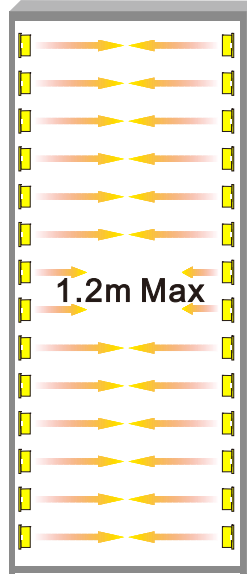

6 cm series
Double Sided Light Box
 LED Edge-lit Light Bar customization

cylindrical PC			
Degree angle: 10*25°	3030 1.5W LED 150LM/w	Limitless	Vertical DC socket
		Resistor current limiting	elastic contact
LENS	LED	DRIVE	Electrical Interface

6 cm series
Double Sided Light Box
 LED Edge-lit Light Bar customization

cylindrical PC			
Beam Angle: 10*35°	3030 1.5W LED 150LM/w	Limitless	Vertical DC socket
		Resistor current limiting	elastic contact
LENS	LED	DRIVE	Electrical Interface

8 cm series
Double Sided Light Box
 LED Edge-lit Light Bar customization

cylindrical PC	 3030 1.5W LED 150LM/w	 Limitless	
Degree angle:10*25°		 Resistor current limiting	
LENS	LED	DRIVE	Electrical Interface

AC100-240V

Double Sided Light Box
High voltage input
LED Edge-lit Light Bar series

LED Chip :OSRAM

AC-8D460	AC100-240V	25W	8PCS	White	460*28*16	7*25	3800Lm
Item	Voltage	Power	LED Qty	Color	size	Viewing angle	Luminous flux