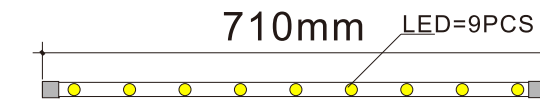

LED Rigid Bar For Backlit Box

Item	Voltage	Power	LED Qty	Color	PCB size	Viewing angle	Luminous flux
MG-MFS-12D-940	24V	12W	12	White	950*18	170°	1440lm
MG-MFS-7D-705	24V	9W	9	White	705*18	170°	1080lm