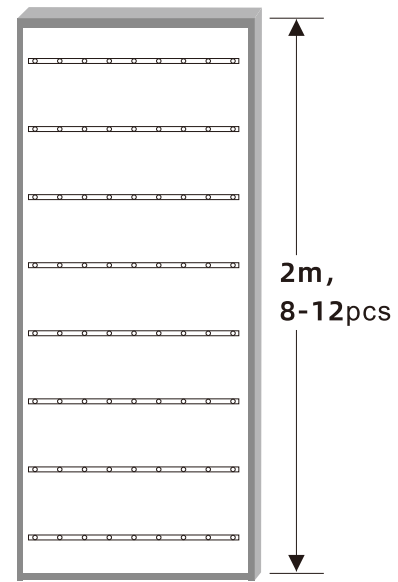

6 cm series LED Rigid Bar For Backlit Box

178°	30301W LED	DC24V
LENS	LED	Voltage