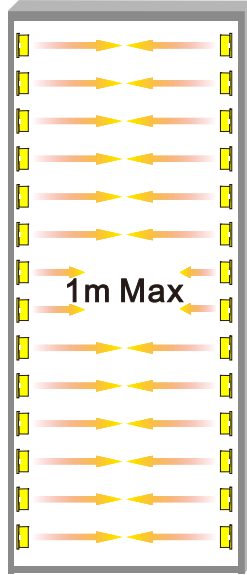

8 cm series
Double Sided Light Box
LED Edge-lit Light Bar customization

cylindrical PC	 3030 1.5W LED 150LM/w	 Limitless	
Degree angle:15*45°		 Resistor current limiting	
LENS	LED	DRIVE	Electrical Interface