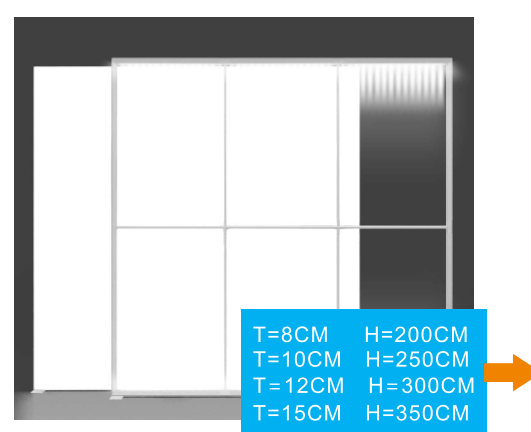

6 cm series
Double Sided Light Box
 LED Edge-lit Light Bar customization

cylindrical PC			
Degree angle: 10*25°	3030 1.5W LED 150LM/w	Limitless	Vertical DC socket
		Resistor current limiting	elastic contact
LENS	LED	DRIVE	Electrical Interface

6 cm series
Double Sided Light Box
 LED Edge-lit Light Bar customization

cylindrical PC			
Beam Angle: 10*35°	3030 1.5W LED 150LM/w	Limitless	Vertical DC socket
		Resistor current limiting	elastic contact
LENS	LED	DRIVE	Electrical Interface

Morning Go CO.,LTD
ADD:Room 917, Building 16, No. 180, Zhujiawan Street, Gusu District, Suzhou, China
TEL:+86-18356075538 Email: info@mgled.com.cn

T=8CM H=200CM
T=10CM H=250CM
T=12CM H=300CM
T=15CM H=350CM

Double Sided Light Box

A series
LED Edge-lit Light Bar
LED Chip :OSRAM

Item	Voltage	Power	LED Qty	Color	PCB size	Viewing angle	Luminous flux
A-10D500-OSRAM	24V	28W	10PCS	White	500*25*15	9*30	3000Lm
A-4D200-OSRAM	24V	12W	4PCS	White	200*25*15	9*30	1200Lm