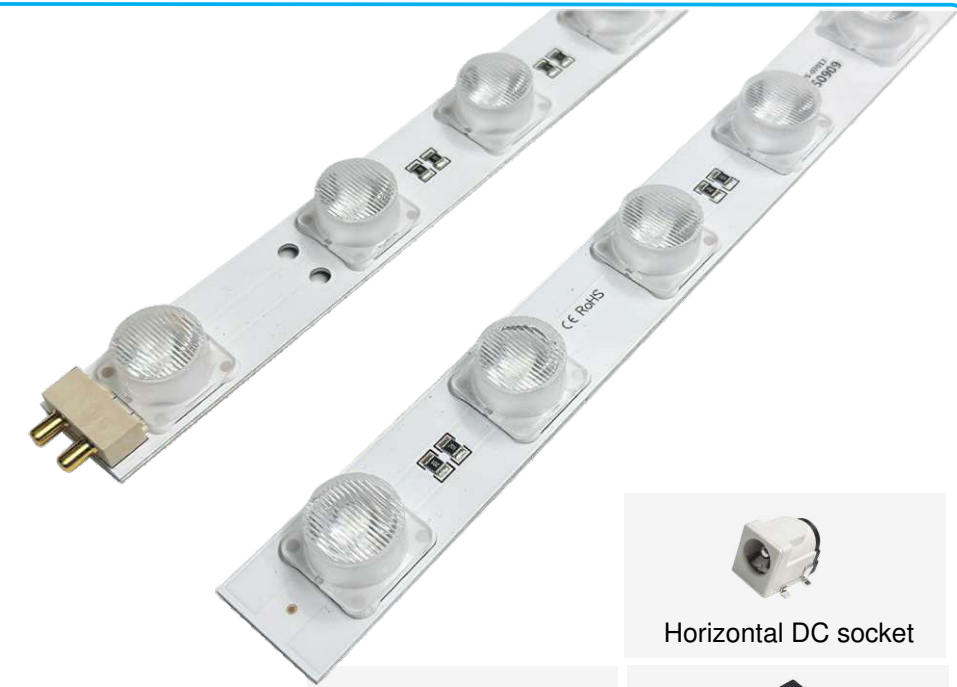

6 cm series
Double Sided Light Box
 LED Edge-lit Light Bar customization

cylindrical PC			
Degree angle: 10*25°	3030 1.5W LED 150LM/w	Limitless	Vertical DC socket
		Resistor current limiting	elastic contact
LENS	LED	DRIVE	Electrical Interface

6 cm series
Double Sided Light Box
 LED Edge-lit Light Bar customization

cylindrical PC			
Beam Angle: 10*35°	3030 1.5W LED 150LM/w	Limitless	Vertical DC socket
		Resistor current limiting	elastic contact
LENS	LED	DRIVE	Electrical Interface

8 cm series
Double Sided Light Box
 LED Edge-lit Light Bar customization

cylindrical PC	 3030 1.5W LED 150LM/w	 Limitless	
Degree angle:10*25°		 Resistor current limiting	
LENS	LED	DRIVE	Electrical Interface

Double Sided Light Box
LED Edge-lit Light Bar customization

cylindrical PC	 3030 1.5W LED 150LM/w	 Limitless	 Vertical DC socket
Degree angle:10*20°		 Resistor current limiting	 elastic contact
LENS	LED	DRIVE	Electrical Interface