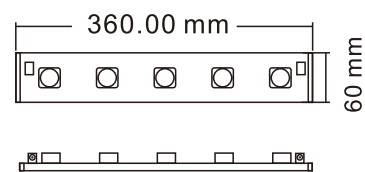

Item	Voltage	Power	LED Qty	Color	PCB size	Viewing angle	Luminous flux
MG-L70040-10D	24V	42W	10PCS	White	710*60*22	20*45	4500Lm
MG-L35040-5D	24V	21W	5PCS	White	360*60*22	20*45	2250Lm