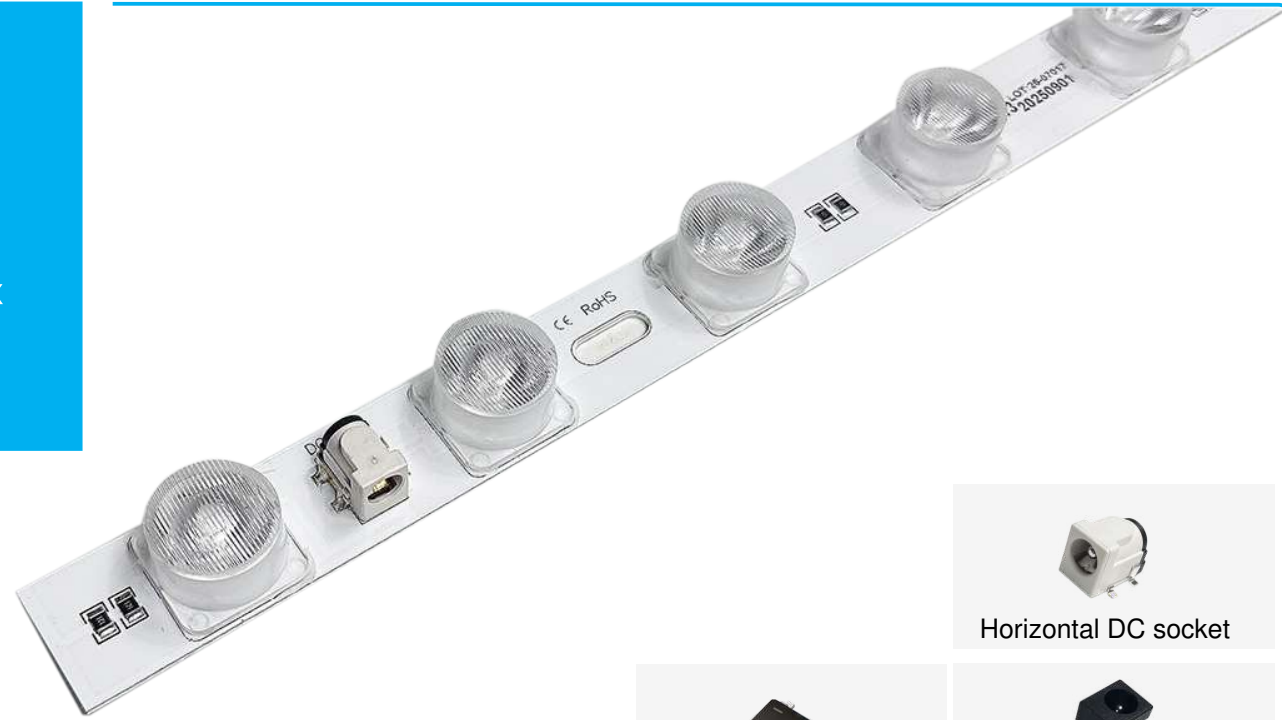

6 cm series
Double Sided Light Box
 LED Edge-lit Light Bar customization

cylindrical PC			
Degree angle: 10*25°	3030 1.5W LED 150LM/w	Limitless	Vertical DC socket
		Resistor current limiting	elastic contact
LENS	LED	DRIVE	Electrical Interface

6 cm series
Double Sided Light Box
 LED Edge-lit Light Bar customization

cylindrical PC			
Beam Angle: 10*35°	3030 1.5W LED 150LM/w	Limitless	Vertical DC socket
		Resistor current limiting	elastic contact
LENS	LED	DRIVE	Electrical Interface

8 cm series
Double Sided Light Box
 LED Edge-lit Light Bar customization

cylindrical PC	 3030 1.5W LED 150LM/w	 Limitless	
Degree angle:10*25°		 Resistor current limiting	
LENS	LED	DRIVE	Electrical Interface

Double Sided Light Box
LED Edge-lit Light Bar customization

cylindrical PC	 3030 1.5W LED 150LM/w	 Limitless	 Vertical DC socket
Degree angle:10*20°		 Resistor current limiting	 elastic contact
LENS	LED	DRIVE	Electrical Interface