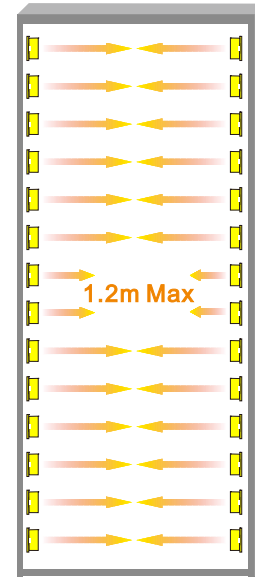

6 cm series
Double Sided Light Box
 LED Edge-lit Light Bar customization

cylindrical PC			
Degree angle: 10*25°	3030 1.5W LED 150LM/w	Limitless	Vertical DC socket
		Resistor current limiting	elastic contact
LENS	LED	DRIVE	Electrical Interface

6 cm series
Double Sided Light Box
 LED Edge-lit Light Bar customization

cylindrical PC			
Beam Angle: 10*35°	3030 1.5W LED 150LM/w	Limitless	Vertical DC socket
		Resistor current limiting	elastic contact
LENS	LED	DRIVE	Electrical Interface

8 cm series
Double Sided Light Box
 LED Edge-lit Light Bar customization

cylindrical PC	 3030 1.5W LED 150LM/w	 Limitless	
Degree angle:10*25°		 Resistor current limiting	
LENS	LED	DRIVE	Electrical Interface

Double Sided Light Box
LED Edge-lit Light Bar customization

cylindrical PC	 3030 1.5W LED 150LM/w	 Limitless	 Vertical DC socket
Degree angle:10*20°		 Resistor current limiting	 elastic contact
LENS	LED	DRIVE	Electrical Interface