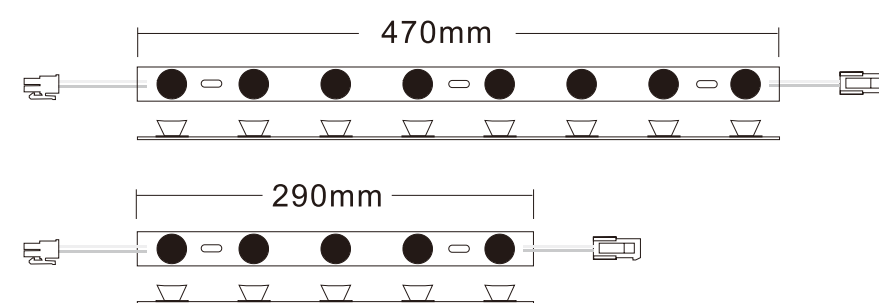

Morning Go CO.,LTD
ADD:Room 917, Building 16, No. 180, Zhujiawan Street, Gusu District, Suzhou,China
TEL:+86-18356075538 Email: info@mgled.com.cn