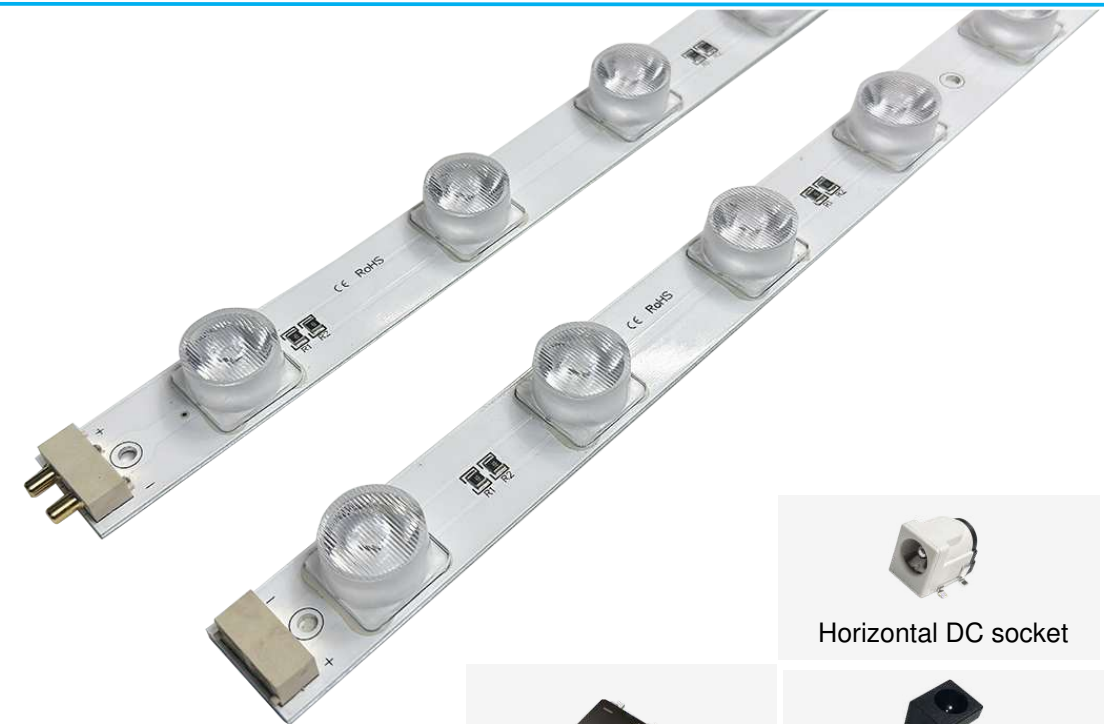

6 cm series
Double Sided Light Box
 LED Edge-lit Light Bar customization

cylindrical PC			
Beam Angle: 10*35°	3030 1.5W LED 150LM/w	Limitless	Vertical DC socket
		Resistor current limiting	elastic contact
LENS	LED	DRIVE	Electrical Interface

8 cm series
Double Sided Light Box
 LED Edge-lit Light Bar customization

cylindrical PC	 3030 1.5W LED 150LM/w	 Limitless	
Degree angle:10*25°		 Resistor current limiting	
LENS	LED	DRIVE	Electrical Interface

Double Sided Light Box
LED Edge-lit Light Bar customization

cylindrical PC	 3030 1.5W LED 150LM/w	 Limitless	 Vertical DC socket
Degree angle:10*20°		 Resistor current limiting	 elastic contact
LENS	LED	DRIVE	Electrical Interface

Double Sided Light Box
LED Edge-lit Light Bar customization

cylindrical PC	 3030 5W LED	 Limitless	 Vertical DC socket
Degree angle:7*25°		 Resistor current limiting	 elastic contact
LENS	LED	DRIVE	Electrical Interface