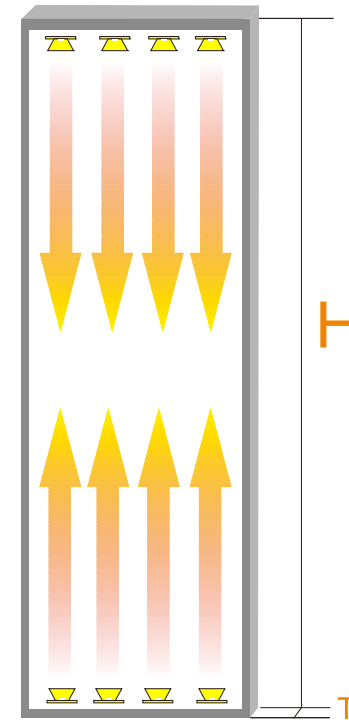

Double Sided Light Box

A series
LED Edge-lit Light Bar
LED Chip :OSRAM

Item	Voltage	Power	LED Qty	Color	PCB size	Viewing angle	Luminous flux
A-10D500-OSRAM	24V	28W	10PCS	White	500*25*15	9*30	3000Lm
A-4D200-OSRAM	24V	12W	4PCS	White	200*25*15	9*30	1200Lm

Double Sided Light Box

A1 series
LED Edge-lit Light Bar
LED Chip :OSRAM

Item	Voltage	Power	LED Qty	Color	PCB size	Viewing angle	Luminous flux
A1-8D470-OSRAM	24V	24W	8PCS	White	470*25*15	9*30	3000Lm
A1-5D290-OSRAM	24V	9.6W	5PCS	White	290*25*15	9*30	1200Lm