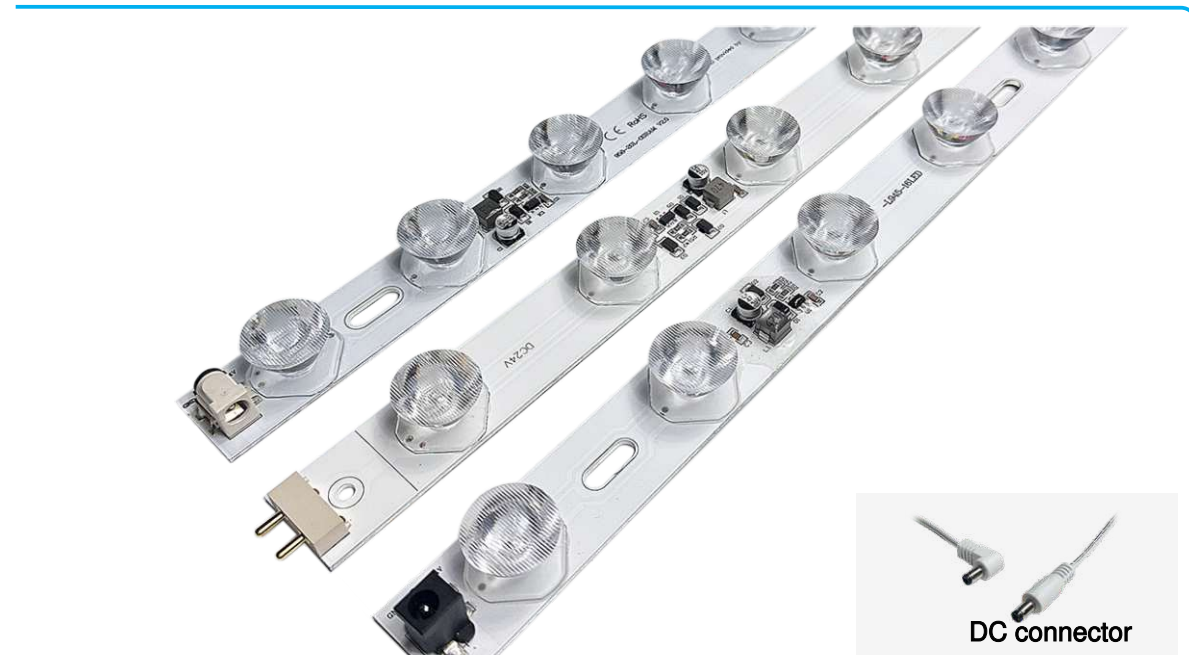

12 cm series

Double Sided Light Box
LED Edge-lit Light Bar customization