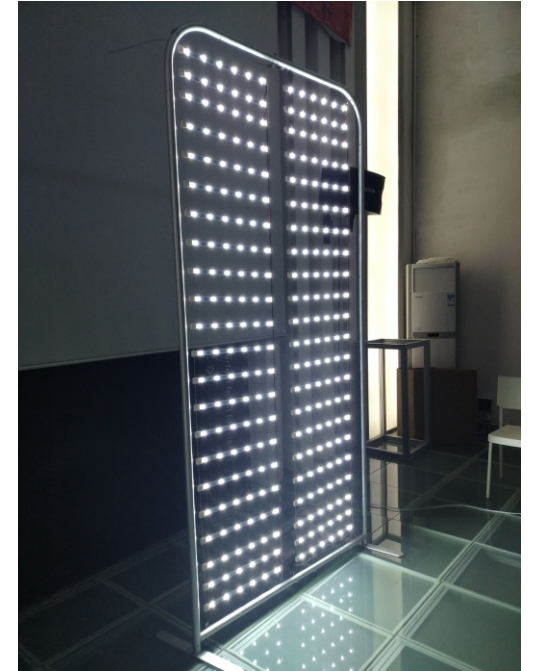

LED Rigid Bar For Backlit Box

Item	Voltage	Power	LED Qty	Color	PCB size	Viewing angle	Luminous flux
MG-MFS-12D-940	24V	12W	12	White	950*18	170°	1440lm
MG-MFS-7D-705	24V	9W	9	White	705*18	170°	1080lm