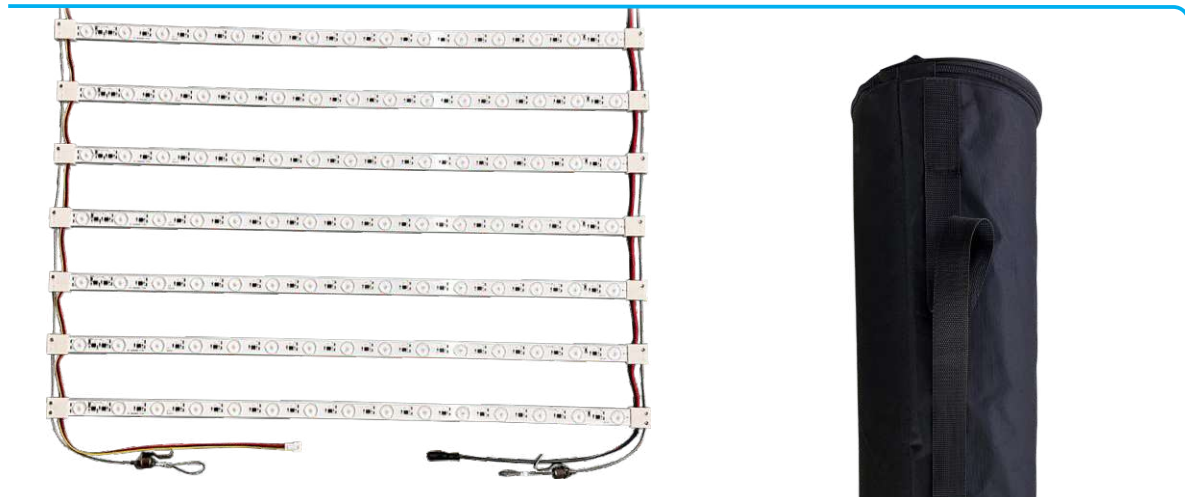

6 cm series LED Rigid Bar For Backlit Box

178°	30301W LED	DC12V
LENS	LED	Voltage