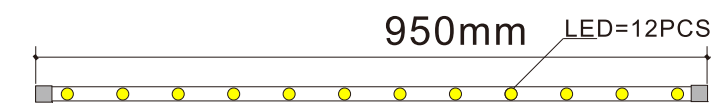

LED Rigid Bar For Backlit Box

Item	Voltage	Power	LED Qty	Color	PCB size	Viewing angle	Luminous flux
MG-MFS-12D-940	24V	12W	12	White	950*18	170°	1440lm
MG-MFS-7D-705	24V	9W	9	White	705*18	170°	1080lm