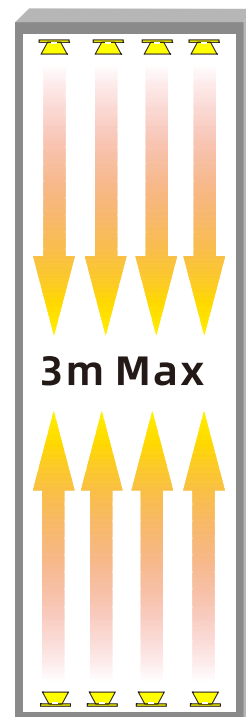

Double Sided Light Box
LED Edge-lit Light Bar customization

cylindrical PC	 3030 1.5W LED 150LM/w	 Limitless	 Vertical DC socket
Degree angle:10*20°		 Resistor current limiting	 elastic contact
LENS	LED	DRIVE	Electrical Interface

Double Sided Light Box
LED Edge-lit Light Bar customization

cylindrical PC	 3030 5W LED	 Limitless	 Vertical DC socket
Degree angle:7*25°		 Resistor current limiting	 elastic contact
LENS	LED	DRIVE	Electrical Interface

12 cm series

Double Sided Light Box
LED Edge-lit Light Bar customization

cylindrical PC			
Degree angle:7*25°	3030 3W LED		
LENS	LED	DRIVE	Electrical Interface

Morning Go CO.,LTD
ADD:Room 917, Building 16, No. 180, Zhujiawan Street, Gusu District, Suzhou, China
TEL:+86-18356075538 Email: info@mgled.com.cn

AC100-240V

Double Sided Light Box
High voltage input
LED Edge-lit Light Bar series

LED Chip :OSRAM

AC-8D460	AC100-240V	25W	8PCS	White	460*28*16	7*25	3800Lm
Item	Voltage	Power	LED Qty	Color	size	Viewing angle	Luminous flux