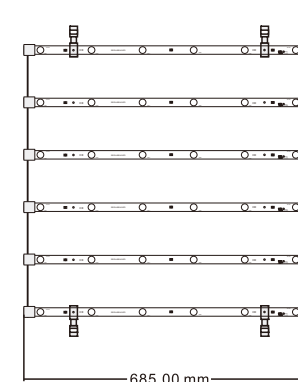

SEG

LED Rigid Bar For Backlit Box

Item	Voltage	Power	LED Qty	Color	Viewing angle	Luminous flux
SEG-L685-6LED	24V	36W	36PCS	White	175°	3960Lm

Morning Go CO.,LTD
ADD:Room 917, Building 16, No. 180, Zhujiawan Street, Gusu District, Suzhou, China
TEL:+86-18356075538 Email: info@mgled.com.cn