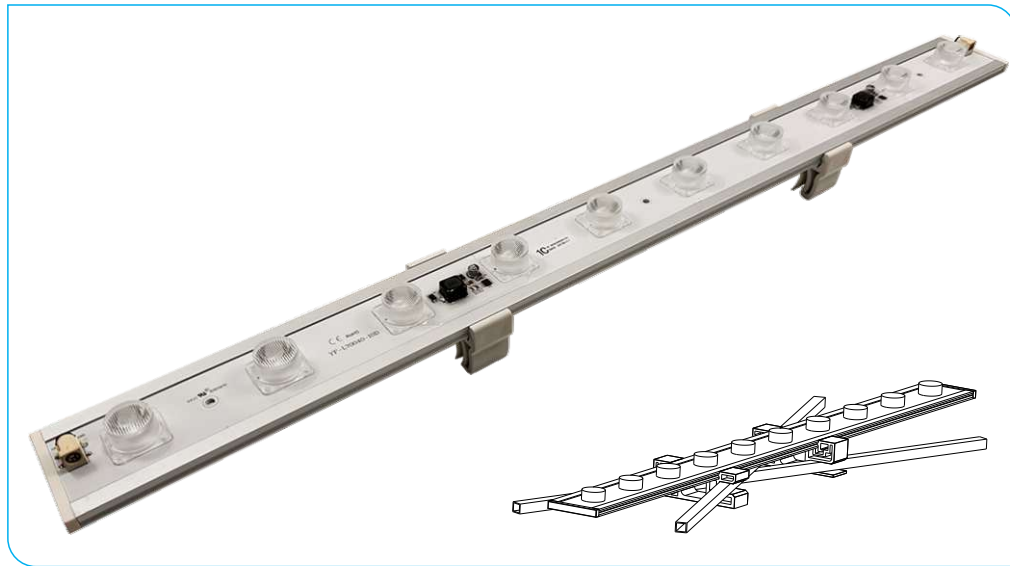

Double Sided Light Box

LED Edge-lit Light Bar

5W LED